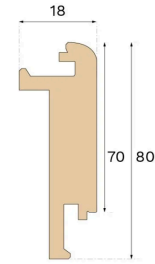

Stair nosing

STAIR NOSE CLOSED STAIRCASE TERRA BROWN OAK 55 IN

Bjelin's stair nosing enhances the aesthetic appeal of your staircase. For an easy installation, utilize the pre-existing groove on the plank and glue the stair nosing strip in place.

Specification

GENERAL

Type of wood	Solid oak
Staining	Terra Brown
Stained to match	Terra Brown
Surface finishing	Smooth
Compatible with	Woodura Planks 3.0 (XL, XXL)

DIMENSIONS

Length (ISO 24337)	55 in
Height	80 mm
Height	3 in
Depth	18 mm
Depth (ISO 24337)	0.7 in