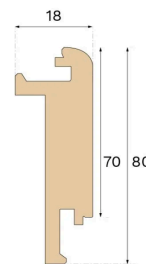

Stair nosing

STAIR NOSE CLOSED STAIRCASE HARD SMOKED OAK 1400 MM

Type of wood
Oak

Staining
Hard Smoked

Bjelin's stair nosing enhances the aesthetic appeal of your staircase. For an easy installation, utilise the pre-existing groove on the plank and glue the stair nosing strip in place.

Specification

GENERAL

Type of wood	Oak
Staining	Hard Smoked
Surface finishing	Pro matt lacquer

DIMENSIONS

Length	1400 mm
--------	---------

CLASSIFICATION AND SAFETY

FSC	FSC 100% (SA-COC-001149)
-----	--------------------------

MISC.

Height	80 mm
Depth	18 mm
Compatible versions	Woodura Planks 3.0 (XL, XXL)

Bjelin Sweden AB | bjelin.com | support@bjelin.se | +46-771-101099

Copyright 2025 Bjelin Sweden AB. Weights and dimensions may have minor variations depending on external circumstances. Bjelin reserves the right to deviate from the weight and dimensions in this technical data sheet. Technologies mentioned may be subject to patent protection and invented by Välinge Innovation AB (www.valinge.se/patents). Use of trademarks herein owned by Bjelin Sweden AB or Välinge Innovation AB is under license.