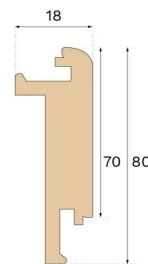

Stair nosing

STAIR NOSE CLOSED STAIRCASE HARD SMOKED OAK 1400 MM

Type of wood
Oak

Staining
Hard Smoked

Bjelin's stair nosing enhances the aesthetic appeal of your staircase. For an easy installation, utilise the pre-existing groove on the plank and glue the stair nosing strip in place.

Specification

GENERAL

Type of wood	Oak
Staining	Hard Smoked
Surface finishing	Pro matt lacquer

DIMENSIONS

Length	1400 mm
--------	---------

CLASSIFICATION AND SAFETY

FSC	FSC 100% (SA-COC-001149)
-----	--------------------------

MISC.

Height	80 mm
Depth	18 mm
Compatible versions	Woodura Planks 3.0 (XL, XXL)

Bjelin bjelin.com uk-sales@bjelin.com

Copyright 2025 Bjelin Sweden AB. Weights and dimensions may have minor variations depending on external circumstances. Bjelin reserves the right to deviate from the weight and dimensions in this technical data sheet. Technologies mentioned may be subject to patent protection and invented by Vålinge Innovation AB (www.valinge.se/patents). Use of trademarks herein owned by Bjelin Sweden AB or Vålinge Innovation AB is under license.