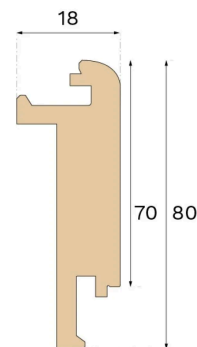

Stair nosing

STAIR NOSE CLOSED STAIRCASE HONEY OAK 1400 MM

Bjelin's stair nosing enhances the aesthetic appeal of your staircase. For an easy installation, utilise the pre-existing groove on the plank and glue the stair nosing strip in place.

Specification

GENERAL

Type of wood	Solid oak
Staining	Honey
Stained to match	Honey
Surface finishing	Lacquer
Compatible with	Woodura Planks 3.0 (XL, XXL)

DIMENSIONS

Length	1400 mm
Height	80 mm
Depth	18 mm