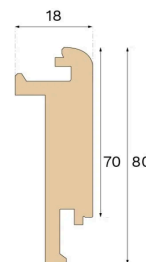

Stair nosing

STAIR NOSE CLOSED STAIRCASE HONEY OAK 1400 MM

Type of wood
Oak

Staining
Honey

Bjelin's stair nosing enhances the aesthetic appeal of your staircase. For an easy installation, utilise the pre-existing groove on the plank and glue the stair nosing strip in place.

Specification

GENERAL

Type of wood	Oak
Staining	Honey
Surface finishing	Pro matt lacquer

DIMENSIONS

Length	1400 mm
--------	---------

CLASSIFICATION AND SAFETY

FSC	FSC 100% (SA-COC-001149)
-----	--------------------------

MISC.

Height	80 mm
Depth	18 mm
Compatible versions	Woodura Planks 3.0 (XL, XXL)

Bjelin bjelin.com uk-sales@bjelin.com

Copyright 2025 Bjelin Sweden AB. Weights and dimensions may have minor variations depending on external circumstances. Bjelin reserves the right to deviate from the weight and dimensions in this technical data sheet. Technologies mentioned may be subject to patent protection and invented by Vålinge Innovation AB (www.valinge.se/patents). Use of trademarks herein owned by Bjelin Sweden AB or Vålinge Innovation AB is under license.