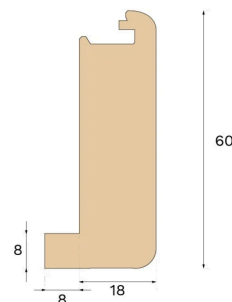

Stair nosing

STAIR NOSE OPEN STAIRCASE NATURAL OAK 1000 MM

Type of wood
Oak

Staining
Natural

Bjelin's stair nosing enhances the aesthetic appeal of your staircase. For an easy installation, utilise the pre-existing groove on the plank and glue the stair nosing strip in place.

Specification

GENERAL

Type of wood	Oak
Staining	Natural
Surface finishing	Pro matt lacquer

DIMENSIONS

Length	1000 mm
--------	---------

CLASSIFICATION AND SAFETY

FSC	FSC 100% (SA-COC-001149)
-----	--------------------------

MISC.

Height	60 mm
Depth	26 mm
Compatible versions	Woodura Planks 3.0 (XL, XXL)

Bjelin Sweden AB | bjelin.com | support@bjelin.se | +46-771-101099

Copyright 2025 Bjelin Sweden AB. Weights and dimensions may have minor variations depending on external circumstances. Bjelin reserves the right to deviate from the weight and dimensions in this technical data sheet. Technologies mentioned may be subject to patent protection and invented by Välinge Innovation AB (www.valinge.se/patents). Use of trademarks herein owned by Bjelin Sweden AB or Välinge Innovation AB is under license.