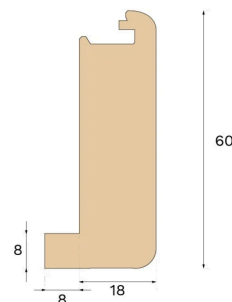

## STAIR NOSE OPEN STAIRCASE NATURAL OAK 1000 MM

Type of wood  
Oak

Staining  
Natural

Bjelin's stair nosing enhances the aesthetic appeal of your staircase. For an easy installation, utilise the pre-existing groove on the plank and glue the stair nosing strip in place.

### Specification

#### DIMENSIONS

Length	1000 mm
--------	---------