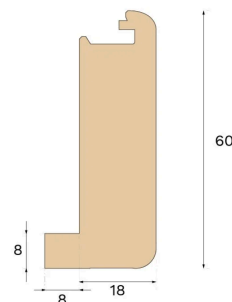

Stair nosing

STAIR NOSE OPEN STAIRCASE MISTY WHITE OAK 1000 MM

Type of wood
Oak

Staining
Misty White

Bjelin's stair nosing enhances the aesthetic appeal of your staircase. For an easy installation, utilise the pre-existing groove on the plank and glue the stair nosing strip in place.

Specification

GENERAL

Type of wood	Oak
Staining	Misty White
Surface finishing	Pro matt lacquer

DIMENSIONS

Length	1000 mm
--------	---------

CLASSIFICATION AND SAFETY

FSC	FSC 100% (SA-COC-001149)
-----	--------------------------

MISC.

Height	60 mm
Depth	26 mm
Compatible versions	Woodura Planks 3.0 (XL, XXL)

Bjelin bjelin.com uk-sales@bjelin.com

Copyright 2025 Bjelin Sweden AB. Weights and dimensions may have minor variations depending on external circumstances. Bjelin reserves the right to deviate from the weight and dimensions in this technical data sheet. Technologies mentioned may be subject to patent protection and invented by Välinge Innovation AB (www.valinge.se/patents). Use of trademarks herein owned by Bjelin Sweden AB or Välinge Innovation AB is under license.