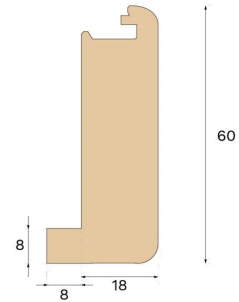

Stair nosing

STAIR NOSE OPEN STAIRCASE EARTH GREY OAK 1000 MM

Type of wood
Oak

Staining
Earth Grey

Bjelin's stair nosing enhances the aesthetic appeal of your staircase. For an easy installation, utilise the pre-existing groove on the plank and glue the stair nosing strip in place.

Specification

GENERAL

Type of wood	Oak
Staining	Earth Grey
Surface finishing	Pro matt lacquer

DIMENSIONS

Length	1000 mm
--------	---------

CLASSIFICATION AND SAFETY

FSC	FSC 100% (SA-COC-001149)
-----	--------------------------

MISC.

Height	60 mm
Depth	26 mm
Compatible versions	Woodura Planks 3.0 (XL, XXL)

Bjelin bjelin.com uk-sales@bjelin.com

Copyright 2025 Bjelin Sweden AB. Weights and dimensions may have minor variations depending on external circumstances. Bjelin reserves the right to deviate from the weight and dimensions in this technical data sheet. Technologies mentioned may be subject to patent protection and invented by Vålinge Innovation AB (www.valinge.se/patents). Use of trademarks herein owned by Bjelin Sweden AB or Vålinge Innovation AB is under license.