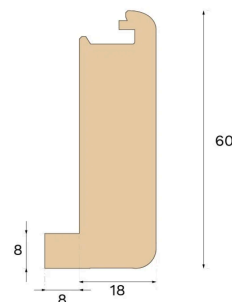

Stair nosing

STAIR NOSE OPEN STAIRCASE TERRA BROWN OAK 1000 MM

Type of wood
Oak

Staining
Terra Brown

Bjelin's stair nosing enhances the aesthetic appeal of your staircase. For an easy installation, utilise the pre-existing groove on the plank and glue the stair nosing strip in place.

Specification

GENERAL

Type of wood	Oak
Staining	Terra Brown
Surface finishing	Pro matt lacquer

DIMENSIONS

Length	1000 mm
--------	---------

CLASSIFICATION AND SAFETY

FSC	FSC 100% (SA-COC-001149)
-----	--------------------------

MISC.

Height	60 mm
Depth	26 mm
Compatible versions	Woodura Planks 3.0 (XL, XXL)

Bjelin Sweden AB | bjelin.com | support@bjelin.se | +46-771-101099

Copyright 2025 Bjelin Sweden AB. Weights and dimensions may have minor variations depending on external circumstances. Bjelin reserves the right to deviate from the weight and dimensions in this technical data sheet. Technologies mentioned may be subject to patent protection and invented by Vålinge Innovation AB (www.valinge.se/patents). Use of trademarks herein owned by Bjelin Sweden AB or Vålinge Innovation AB is under license.