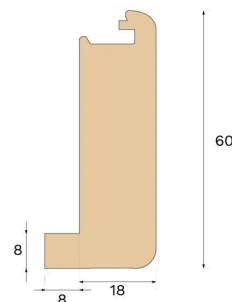

Stair nosing

STAIR NOSE OPEN STAIRCASE TERRA BROWN OAK 1000 MM

Type of wood
Oak

Staining
Terra Brown

Bjelin's stair nosing enhances the aesthetic appeal of your staircase. For an easy installation, utilise the pre-existing groove on the plank and glue the stair nosing strip in place.

Specification

GENERAL

Type of wood	Oak
Staining	Terra Brown
Surface finishing	Pro matt lacquer

DIMENSIONS

Length	1000 mm
--------	---------

CLASSIFICATION AND SAFETY

FSC	FSC 100% (SA-COC-001149)
-----	--------------------------

MISC.

Height	60 mm
Depth	26 mm
Compatible versions	Woodura Planks 3.0 (XL, XXL)

Bjelin bjelin.com uk-sales@bjelin.com

Copyright 2025 Bjelin Sweden AB. Weights and dimensions may have minor variations depending on external circumstances. Bjelin reserves the right to deviate from the weight and dimensions in this technical data sheet. Technologies mentioned may be subject to patent protection and invented by Vålinge Innovation AB (www.valinge.se/patents). Use of trademarks herein owned by Bjelin Sweden AB or Vålinge Innovation AB is under license.