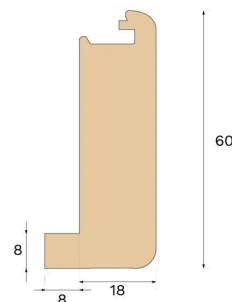

Stair nosing

STAIR NOSE OPEN STAIRCASE MINERAL GREY OAK 1000 MM

Type of wood
Oak

Staining
Mineral Grey

Bjelin's stair nosing enhances the aesthetic appeal of your staircase. For an easy installation, utilise the pre-existing groove on the plank and glue the stair nosing strip in place.

Specification

GENERAL

Type of wood	Oak
Staining	Mineral Grey
Surface finishing	Pro matt lacquer

DIMENSIONS

Length	1000 mm
--------	---------

CLASSIFICATION AND SAFETY

FSC	FSC 100% (SA-COC-001149)
-----	--------------------------

MISC.

Height	60 mm
Depth	26 mm
Compatible versions	Woodura Planks 3.0 (XL, XXL)

Bjelin Sweden AB | bjelin.com | support@bjelin.se | +46-771-101099

Copyright 2025 Bjelin Sweden AB. Weights and dimensions may have minor variations depending on external circumstances. Bjelin reserves the right to deviate from the weight and dimensions in this technical data sheet. Technologies mentioned may be subject to patent protection and invented by Välinge Innovation AB (www.valinge.se/patents). Use of trademarks herein owned by Bjelin Sweden AB or Välinge Innovation AB is under license.