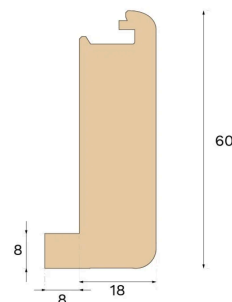

Stair nosing

STAIR NOSE OPEN STAIRCASE MINERAL GREY OAK 1000 MM

Type of wood
Oak

Staining
Mineral Grey

Bjelin's stair nosing enhances the aesthetic appeal of your staircase. For an easy installation, utilise the pre-existing groove on the plank and glue the stair nosing strip in place.

Specification

GENERAL

Type of wood	Oak
Staining	Mineral Grey
Surface finishing	Pro matt lacquer

DIMENSIONS

Length	1000 mm
--------	---------

CLASSIFICATION AND SAFETY

FSC	FSC 100% (SA-COC-001149)
-----	--------------------------

MISC.

Height	60 mm
Depth	26 mm
Compatible versions	Woodura Planks 3.0 (XL, XXL)

Bjelin bjelin.com uk-sales@bjelin.com

Copyright 2025 Bjelin Sweden AB. Weights and dimensions may have minor variations depending on external circumstances. Bjelin reserves the right to deviate from the weight and dimensions in this technical data sheet. Technologies mentioned may be subject to patent protection and invented by Vålinge Innovation AB (www.valinge.se/patents). Use of trademarks herein owned by Bjelin Sweden AB or Vålinge Innovation AB is under license.