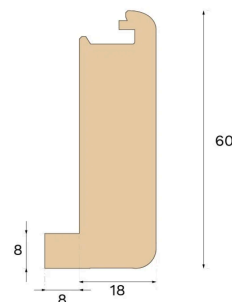

Stair nosing

STAIR NOSE OPEN STAIRCASE HARD SMOKED OAK 1000 MM

Type of wood
Oak

Staining
Hard Smoked

Bjelin's stair nosing enhances the aesthetic appeal of your staircase. For an easy installation, utilise the pre-existing groove on the plank and glue the stair nosing strip in place.

Specification

GENERAL

Type of wood	Oak
Staining	Hard Smoked
Surface finishing	Pro matt lacquer

DIMENSIONS

Length	1000 mm
--------	---------

CLASSIFICATION AND SAFETY

FSC	FSC 100% (SA-COC-001149)
-----	--------------------------

MISC.

Height	60 mm
Depth	26 mm
Compatible versions	Woodura Planks 3.0 (XL, XXL)

Bjelin bjelin.com uk-sales@bjelin.com

Copyright 2025 Bjelin Sweden AB. Weights and dimensions may have minor variations depending on external circumstances. Bjelin reserves the right to deviate from the weight and dimensions in this technical data sheet. Technologies mentioned may be subject to patent protection and invented by Vålinge Innovation AB (www.valinge.se/patents). Use of trademarks herein owned by Bjelin Sweden AB or Vålinge Innovation AB is under license.