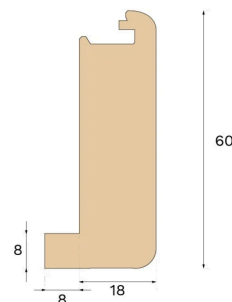

Stair nosing

STAIR NOSE OPEN STAIRCASE HONEY OAK 1000 MM

Type of wood
Oak

Staining
Honey

Bjelin's stair nosing enhances the aesthetic appeal of your staircase. For an easy installation, utilise the pre-existing groove on the plank and glue the stair nosing strip in place.

Specification

GENERAL

Type of wood	Oak
Staining	Honey
Surface finishing	Pro matt lacquer

DIMENSIONS

Length	1000 mm
--------	---------

CLASSIFICATION AND SAFETY

FSC	FSC 100% (SA-COC-001149)
-----	--------------------------

MISC.

Height	60 mm
Depth	26 mm
Compatible versions	Woodura Planks 3.0 (XL, XXL)

Bjelin bjelin.com uk-sales@bjelin.com

Copyright 2025 Bjelin Sweden AB. Weights and dimensions may have minor variations depending on external circumstances. Bjelin reserves the right to deviate from the weight and dimensions in this technical data sheet. Technologies mentioned may be subject to patent protection and invented by Välinge Innovation AB (www.valinge.se/patents). Use of trademarks herein owned by Bjelin Sweden AB or Välinge Innovation AB is under license.