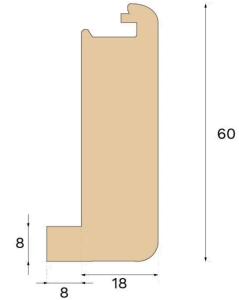

Stair nosing

STAIR NOSE OPEN STAIRCASE NATURAL OAK 1400 MM

Type of wood
Oak

Staining
Natural

Bjelin's stair nosing enhances the aesthetic appeal of your staircase. For an easy installation, utilise the pre-existing groove on the plank and glue the stair nosing strip in place.

Specification

GENERAL

Type of wood	Oak
Staining	Natural
Surface finishing	Pro matt lacquer

DIMENSIONS

Length	1400 mm
--------	---------

CLASSIFICATION AND SAFETY

FSC	FSC 100% (SA-COC-001149)
-----	--------------------------

MISC.

Height	60 mm
Depth	26 mm
Compatible versions	Woodura Planks 3.0 (XL, XXL)

Bjelin Sweden AB | bjelin.com | support@bjelin.se | +46-771-101099

Copyright 2025 Bjelin Sweden AB. Weights and dimensions may have minor variations depending on external circumstances. Bjelin reserves the right to deviate from the weight and dimensions in this technical data sheet. Technologies mentioned may be subject to patent protection and invented by Välinge Innovation AB (www.valinge.se/patents). Use of trademarks herein owned by Bjelin Sweden AB or Välinge Innovation AB is under license.