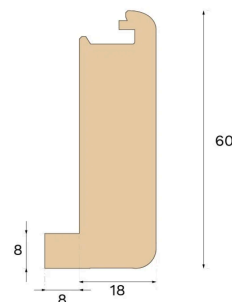

Stair nosing

STAIR NOSE OPEN STAIRCASE NATURAL OAK 1400 MM

Type of wood
Oak

Staining
Natural

Bjelin's stair nosing enhances the aesthetic appeal of your staircase. For an easy installation, utilise the pre-existing groove on the plank and glue the stair nosing strip in place.

Specification

GENERAL

Type of wood	Oak
Staining	Natural
Surface finishing	Pro matt lacquer

DIMENSIONS

Length	1400 mm
--------	---------

CLASSIFICATION AND SAFETY

FSC	FSC 100% (SA-COC-001149)
-----	--------------------------

MISC.

Height	60 mm
Depth	26 mm
Compatible versions	Woodura Planks 3.0 (XL, XXL)

Bjelin bjelin.com uk-sales@bjelin.com

Copyright 2025 Bjelin Sweden AB. Weights and dimensions may have minor variations depending on external circumstances. Bjelin reserves the right to deviate from the weight and dimensions in this technical data sheet. Technologies mentioned may be subject to patent protection and invented by Välinge Innovation AB (www.valinge.se/patents). Use of trademarks herein owned by Bjelin Sweden AB or Välinge Innovation AB is under license.