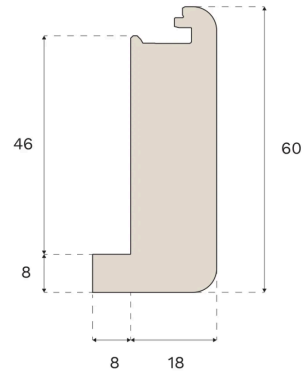

Stair nosing

STAIR NOSE OPEN STAIRCASE NATURAL OAK 55 IN

Bjelin's stair nosing enhances the aesthetic appeal of your staircase. For an easy installation, utilize the pre-existing groove on the plank and glue the stair nosing strip in place.

Specification

GENERAL

Type of wood	Solid oak
Staining	Natural
Stained to match	Natural
Surface finishing	Smooth
Compatible with	Woodura Planks 3.0 (XL, XXL)

DIMENSIONS

Length (ISO 24337)	55 in
Height	60 mm
Height	2.4 in
Depth	26 mm
Depth (ISO 24337)	1 in

CLASSIFICATION AND SAFETY

FSC	FSC 100% (FSC-C140725)