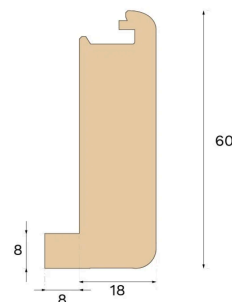

## STAIR NOSE OPEN STAIRCASE MISTY WHITE OAK 1400 MM

Type of wood  
Oak

Staining  
Misty White

Bjelin's stair nosing enhances the aesthetic appeal of your staircase. For an easy installation, utilise the pre-existing groove on the plank and glue the stair nosing strip in place.

### Specification

#### DIMENSIONS

Length	1400 mm
--------	---------