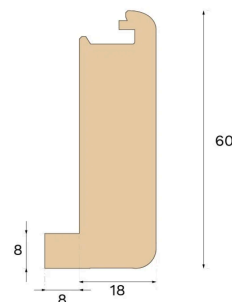

Stair nosing

STAIR NOSE OPEN STAIRCASE MISTY WHITE OAK 1400 MM

Type of wood
Oak

Staining
Misty White

Bjelin's stair nosing enhances the aesthetic appeal of your staircase. For an easy installation, utilise the pre-existing groove on the plank and glue the stair nosing strip in place.

Specification

GENERAL

Type of wood	Oak
Staining	Misty White
Surface finishing	Pro matt lacquer

DIMENSIONS

Length	1400 mm
--------	---------

CLASSIFICATION AND SAFETY

FSC	FSC 100% (SA-COC-001149)
-----	--------------------------

MISC.

Height	60 mm
Depth	26 mm
Compatible versions	Woodura Planks 3.0 (XL, XXL)

Bjelin bjelin.com uk-sales@bjelin.com

Copyright 2025 Bjelin Sweden AB. Weights and dimensions may have minor variations depending on external circumstances. Bjelin reserves the right to deviate from the weight and dimensions in this technical data sheet. Technologies mentioned may be subject to patent protection and invented by Vålinge Innovation AB (www.valinge.se/patents). Use of trademarks herein owned by Bjelin Sweden AB or Vålinge Innovation AB is under license.