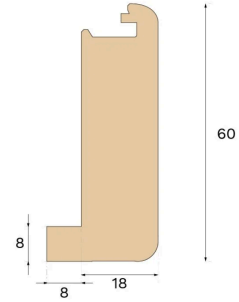

Stair nosing

STAIR NOSE OPEN STAIRCASE EARTH GREY OAK 1400 MM

Type of wood
Oak

Staining
Earth Grey

Bjelin's stair nosing enhances the aesthetic appeal of your staircase. For an easy installation, utilise the pre-existing groove on the plank and glue the stair nosing strip in place.

Specification

GENERAL

Type of wood	Oak
Staining	Earth Grey
Surface finishing	Pro matt lacquer

DIMENSIONS

Length	1400 mm
--------	---------

CLASSIFICATION AND SAFETY

FSC	FSC 100% (SA-COC-001149)
-----	--------------------------

MISC.

Height	60 mm
Depth	26 mm
Compatible versions	Woodura Planks 3.0 (XL, XXL)

Bjelin Sweden AB | bjelin.com | support@bjelin.se | +46-771-101099

Copyright 2025 Bjelin Sweden AB. Weights and dimensions may have minor variations depending on external circumstances. Bjelin reserves the right to deviate from the weight and dimensions in this technical data sheet. Technologies mentioned may be subject to patent protection and invented by Vålinge Innovation AB (www.valinge.se/patents). Use of trademarks herein owned by Bjelin Sweden AB or Vålinge Innovation AB is under license.