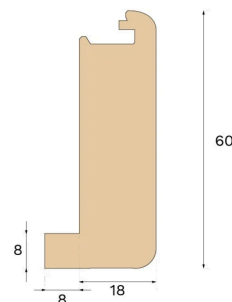

Stair nosing

STAIR NOSE OPEN STAIRCASE EARTH GREY OAK 1400 MM

Type of wood
Oak

Staining
Earth Grey

Bjelin's stair nosing enhances the aesthetic appeal of your staircase. For an easy installation, utilise the pre-existing groove on the plank and glue the stair nosing strip in place.

Specification

GENERAL

| | |
|-------------------|------------------|
| Type of wood | Oak |
| Staining | Earth Grey |
| Surface finishing | Pro matt lacquer |

DIMENSIONS

| | |
|--------|---------|
| Length | 1400 mm |
|--------|---------|

CLASSIFICATION AND SAFETY

| | |
|-----|--------------------------|
| FSC | FSC 100% (SA-COC-001149) |
|-----|--------------------------|

MISC.

| | |
|---------------------|------------------------------|
| Height | 60 mm |
| Depth | 26 mm |
| Compatible versions | Woodura Planks 3.0 (XL, XXL) |