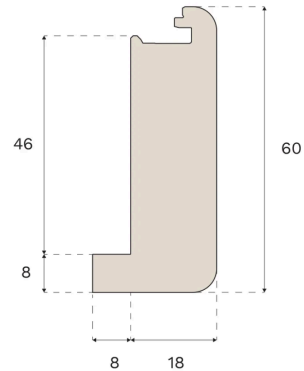

Stair nosing

STAIR NOSE OPEN STAIRCASE EARTH GREY OAK 55 IN

Bjelin's stair nosing enhances the aesthetic appeal of your staircase. For an easy installation, utilize the pre-existing groove on the plank and glue the stair nosing strip in place.

Specification

GENERAL

Type of wood	Solid oak
Staining	Earth Grey
Stained to match	Earth Grey
Surface finishing	Smooth
Compatible with	Woodura Planks 3.0 (XL, XXL)

DIMENSIONS

Length (ISO 24337)	55 in
Height	60 mm
Height	2.4 in
Depth	26 mm
Depth (ISO 24337)	1 in

CLASSIFICATION AND SAFETY

FSC	FSC 100% (FSC-C140725)