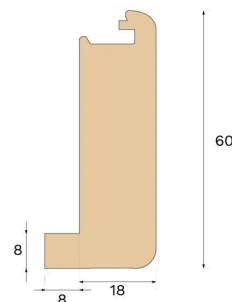

### STAIR NOSE OPEN STAIRCASE TERRA BROWN OAK 1400 MM

Type of wood  
Oak

Staining  
Terra Brown

Bjelin's stair nosing enhances the aesthetic appeal of your staircase. For an easy installation, utilise the pre-existing groove on the plank and glue the stair nosing strip in place.

### Specification

#### DIMENSIONS

Length	1400 mm
--------	---------