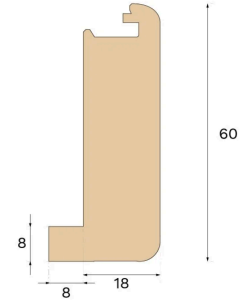

## STAIR NOSE OPEN STAIRCASE TERRA BROWN OAK 1400 MM

Type of wood  
Oak

Staining  
Terra Brown

Bjelin's stair nosing enhances the aesthetic appeal of your staircase. For an easy installation, utilise the pre-existing groove on the plank and glue the stair nosing strip in place.

### Specification

#### DIMENSIONS

Length	1400 mm
--------	---------

#### MISC.

Height	60 mm
Depth	26 mm
Compatible versions	Woodura Planks 3.0 (XL, XXL)