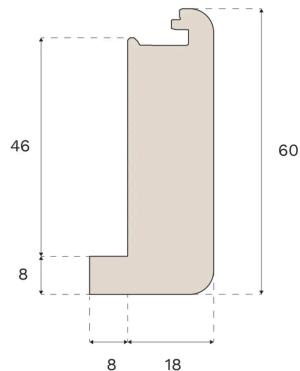

Stair nosing

STAIR NOSE OPEN STAIRCASE TERRA BROWN OAK 55 IN

Bjelin's stair nosing enhances the aesthetic appeal of your staircase. For an easy installation, utilize the pre-existing groove on the plank and glue the stair nosing strip in place.

Specification

GENERAL

Type of wood	Solid oak
Staining	Terra Brown
Stained to match	Terra Brown
Surface finishing	Smooth
Compatible with	Woodura Planks 3.0 (XL, XXL)

DIMENSIONS

Length (ISO 24337)	55 in
Height	60 mm
Height	2.4 in
Depth	26 mm
Depth (ISO 24337)	1 in