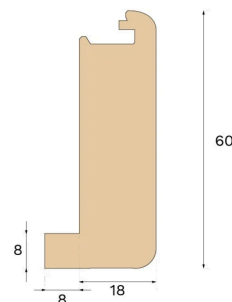

### STAIR NOSE OPEN STAIRCASE MINERAL GREY OAK 1400 MM

Type of wood  
Oak

Staining  
Mineral Grey

Bjelin's stair nosing enhances the aesthetic appeal of your staircase. For an easy installation, utilise the pre-existing groove on the plank and glue the stair nosing strip in place.

### Specification

#### DIMENSIONS

Length	1400 mm
--------	---------