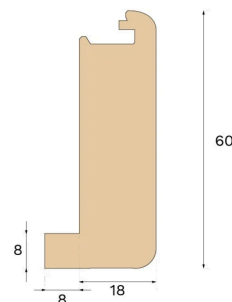

Stair nosing

STAIR NOSE OPEN STAIRCASE MINERAL GREY OAK 1400 MM

Type of wood
Oak

Staining
Mineral Grey

Bjelin's stair nosing enhances the aesthetic appeal of your staircase. For an easy installation, utilise the pre-existing groove on the plank and glue the stair nosing strip in place.

Specification

GENERAL

Type of wood	Oak
Staining	Mineral Grey
Surface finishing	Pro matt lacquer

DIMENSIONS

Length	1400 mm
--------	---------

CLASSIFICATION AND SAFETY

FSC	FSC 100% (SA-COC-001149)
-----	--------------------------

MISC.

Height	60 mm
Depth	26 mm
Compatible versions	Woodura Planks 3.0 (XL, XXL)

Bjelin bjelin.com uk-sales@bjelin.com

Copyright 2025 Bjelin Sweden AB. Weights and dimensions may have minor variations depending on external circumstances. Bjelin reserves the right to deviate from the weight and dimensions in this technical data sheet. Technologies mentioned may be subject to patent protection and invented by Välinge Innovation AB (www.valinge.se/patents). Use of trademarks herein owned by Bjelin Sweden AB or Välinge Innovation AB is under license.