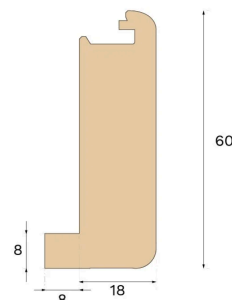

Stair nosing

STAIR NOSE OPEN STAIRCASE HARD SMOKED OAK 1400 MM

Type of wood
Oak

Staining
Hard Smoked

Bjelin's stair nosing enhances the aesthetic appeal of your staircase. For an easy installation, utilise the pre-existing groove on the plank and glue the stair nosing strip in place.

Specification

GENERAL

| | |
|-------------------|------------------|
| Type of wood | Oak |
| Staining | Hard Smoked |
| Surface finishing | Pro matt lacquer |

DIMENSIONS

| | |
|--------|---------|
| Length | 1400 mm |
|--------|---------|

CLASSIFICATION AND SAFETY

| | |
|-----|--------------------------|
| FSC | FSC 100% (SA-COC-001149) |
|-----|--------------------------|

MISC.

| | |
|---------------------|------------------------------|
| Height | 60 mm |
| Depth | 26 mm |
| Compatible versions | Woodura Planks 3.0 (XL, XXL) |