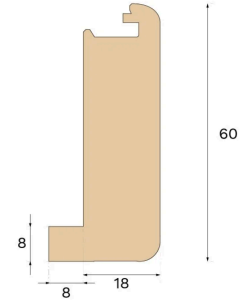

## STAIR NOSE OPEN STAIRCASE HARD SMOKED OAK 1400 MM

Type of wood  
Oak

Staining  
Hard Smoked

Bjelin's stair nosing enhances the aesthetic appeal of your staircase. For an easy installation, utilise the pre-existing groove on the plank and glue the stair nosing strip in place.

### Specification

#### DIMENSIONS

Length	1400 mm
--------	---------