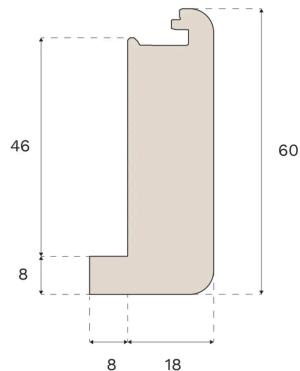

Stair nosing

STAIR NOSE OPEN STAIRCASE HARD SMOKED OAK 55 IN

Bjelin's stair nosing enhances the aesthetic appeal of your staircase. For an easy installation, utilize the pre-existing groove on the plank and glue the stair nosing strip in place.

Specification

GENERAL

Type of wood	Solid oak
Staining	Hard Smoked
Stained to match	Hard Smoked
Surface finishing	Smooth
Compatible with	Woodura Planks 3.0 (XL, XXL)

DIMENSIONS

Length (ISO 24337)	55 in
Height	60 mm
Height	2.4 in
Depth	26 mm
Depth (ISO 24337)	1 in