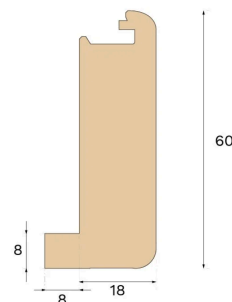

## STAIR NOSE OPEN STAIRCASE HONEY OAK 1400 MM

Type of wood  
Oak

Staining  
Honey

Bjelin's stair nosing enhances the aesthetic appeal of your staircase. For an easy installation, utilise the pre-existing groove on the plank and glue the stair nosing strip in place.

### Specification

#### DIMENSIONS

Length	1400 mm
--------	---------