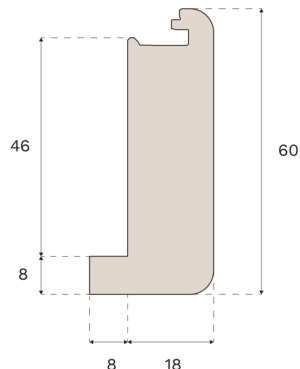

Stair nosing

STAIR NOSE OPEN STAIRCASE HONEY OAK 55 IN

Bjelin's stair nosing enhances the aesthetic appeal of your staircase. For an easy installation, utilize the pre-existing groove on the plank and glue the stair nosing strip in place.

Specification

GENERAL

Type of wood	Solid oak
Staining	Honey
Stained to match	Honey
Surface finishing	Smooth
Compatible with	Woodura Planks 3.0 (XL, XXL)

DIMENSIONS

Length (ISO 24337)	55 in
Height	60 mm
Height	2.4 in
Depth	26 mm
Depth (ISO 24337)	1 in