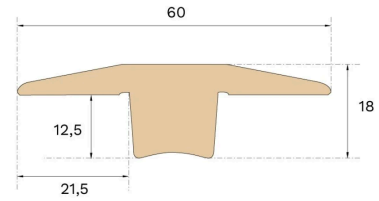

Moulding

T-MOULD NATURAL SOLID OAK

Lacquered and oiled parquet floors.

Specification

GENERAL

Type of wood	Oak
Staining	Natural
Surface finishing	Lacquer

DIMENSIONS

Length	2200 mm

CLASSIFICATION AND SAFETY

FSC	FSC 100% (FSC-C140725)

MISC.

Height	18 mm
Depth	60 mm
Origin	Croatia