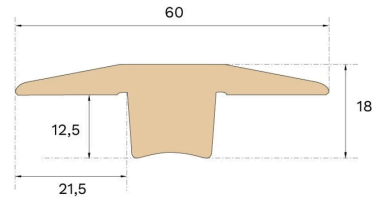

Spezifikation

ALLGEMEIN

Holzart	Eiche
Färbung	Natural
Oberflächenbehandlung	Lacquer

ABMESSUNGEN

Länge	2200 mm
-------	---------

KLASSIFIZIERUNG UND SICHERHEIT GRUPPO.

FSC	FSC 100% (SA-COC-001149)
-----	--------------------------

PAKET

Höhe	18 mm
Tiefe	60 mm
Herkunft	Croatia

Bjelin bjelin.com de-sales@bjelin.com

Copyright 2025 Bjelin Sweden AB. Weights and dimensions may have minor variations depending on external circumstances. Bjelin reserves the right to deviate from the weight and dimensions in this technical data sheet. Technologies mentioned may be subject to patent protection and invented by Vålinge Innovation AB (www.valinge.se/patents). Use of trademarks herein owned by Bjelin Sweden AB or Vålinge Innovation AB is under license.