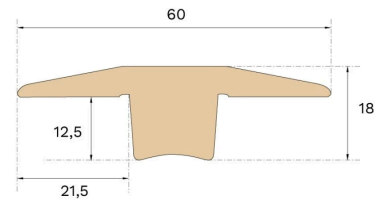

Moulding

T-MOULD NATURAL SOLID OAK

Lacquered and oiled parquet floors.

Specification

GENERAL

Type of wood	Oak
Staining	Natural
Surface finishing	Lacquer

DIMENSIONS

Length	2200 mm

CLASSIFICATION AND SAFETY

FSC	FSC 100% (FSC-C140725)

MISC.

Height	18 mm
Depth	60 mm
Origin	Croatia