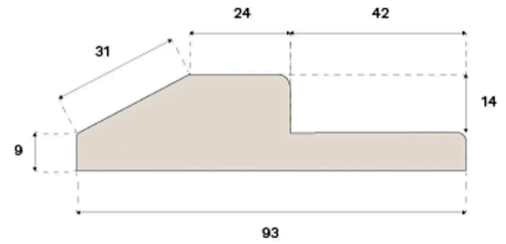

Thresholds

THRESHOLD REBATED NATURAL OAK 3.7 X 36.6 IN

Made in Croatia.

Specification

GENERAL

Type of wood	Solid oak
Staining	Natural
Stained to match	Natural
Surface finishing	Smooth
Compatible with	Woodura Planks 3.0 & Woodura Herringbone 3.0

DIMENSIONS

Length (ISO 24337)	36.6 in
Height	23 mm
Depth	93 mm
Depth (ISO 24337)	3.7 in

CLASSIFICATION AND SAFETY

FSC	FSC 100% (FSC-C140725)
-----	------------------------

MISC.

Origin	Croatia
--------	---------