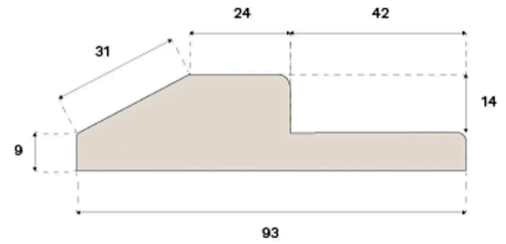

Thresholds

THRESHOLD REBATED MISTY WHITE OAK 3.7 X 36.6 IN

Made in Croatia.

Specification

GENERAL

Type of wood	Solid oak
Staining	Misty White
Stained to match	Misty White
Surface finishing	Smooth
Compatible with	Woodura Planks 3.0 & Woodura Herringbone 3.0

DIMENSIONS

Length (ISO 24337)	36.6 in
Height	23 mm
Depth	93 mm
Depth (ISO 24337)	3.7 in

CLASSIFICATION AND SAFETY

FSC	FSC 100% (FSC-C140725)
-----	------------------------

MISC.

Origin	Croatia
--------	---------