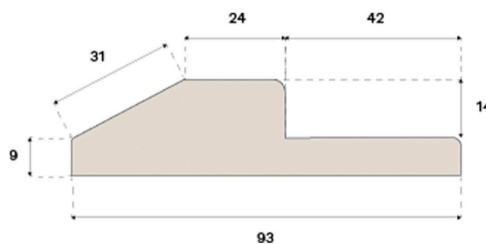

Thresholds

THRESHOLD REBATED POWDER WHITE OAK 3.6 X 36.6 IN PRO MATTE FINISH

Made in Croatia.

Specification

GENERAL

Type of wood	Solid oak
Staining	Powder White
Stained to match	Powder White Pro Matte finish
Surface finishing	Smooth
Compatible with	Woodura Planks 3.0 & Woodura Herringbone 3.0

DIMENSIONS

Length (ISO 24337)	36.6 in
Height	23 mm
Depth	93 mm
Depth (ISO 24337)	3.7 in

CLASSIFICATION AND SAFETY

FSC	FSC 100% (FSC-C140725)
-----	------------------------

MISC.

Origin	Croatia
--------	---------