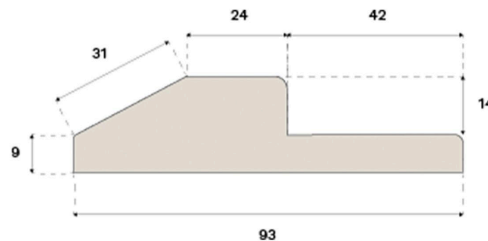

# Thresholds

## THRESHOLD REBATED EARTH GREY OAK 3.7 X 36.6 IN

Made in Croatia.

#### DIMENSIONS

Length (ISO 24337)	36.6 in
Height	23 mm
Depth	93 mm
Depth (ISO 24337)	3.7 in