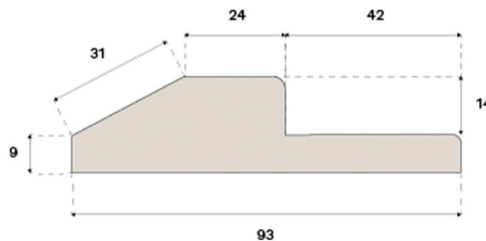

Thresholds

THRESHOLD REBATED TERRA BROWN OAK 3.7 X 36.6 IN

Made in Croatia.

Specification

GENERAL

Type of wood	Solid oak
Staining	Terra Brown
Stained to match	Terra Brown
Surface finishing	Smooth
Compatible with	Woodura Planks 3.0 & Woodura Herringbone 3.0

DIMENSIONS

Length (ISO 24337)	36.6 in
Height	23 mm
Depth	93 mm
Depth (ISO 24337)	3.7 in

CLASSIFICATION AND SAFETY

FSC	FSC 100% (FSC-C140725)
-----	------------------------

MISC.

Origin	Croatia
--------	---------