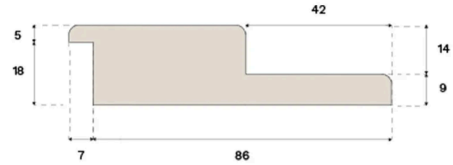

## THRESHOLD BATHROOM NATURAL OAK 3.7 X 36.6 IN

Made in Croatia.

#### DIMENSIONS

Length (ISO 24337)	36.6 in
Height	23 mm
Depth	93 mm
Depth (ISO 24337)	3.7 in