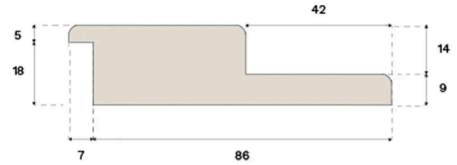

## **THRESHOLD BATHROOM MISTY WHITE OAK 3.7 X 36.6 IN**

Made in Croatia.

#### DIMENSIONS

Length (ISO 24337)	36.6 in
Height	23 mm
Depth	93 mm
Depth (ISO 24337)	3.7 in