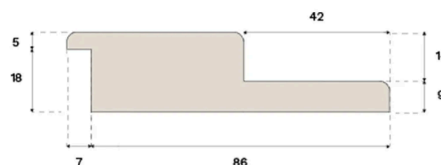

## **THRESHOLD BATHROOM POWDER WHITE OAK 3.7 X 36.6 IN PRO MATTE FINISH**

Made in Croatia.

#### DIMENSIONS

Length (ISO 24337)	36.6 in
Height	23 mm
Depth	93 mm
Depth (ISO 24337)	3.7 in