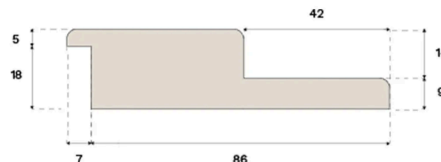

Thresholds

THRESHOLD BATHROOM EARTH GREY OAK 3.7 X 36.6 IN

Made in Croatia.

Specification

GENERAL

Type of wood	Solid oak
Staining	Earth Grey
Stained to match	Earth Grey
Surface finishing	Pro matte finish
Compatible with	Woodura Planks 3.0 & Woodura Herringbone 3.0

DIMENSIONS

Length (ISO 24337)	36.6 in
Height	23 mm
Depth	93 mm
Depth (ISO 24337)	3.7 in

CLASSIFICATION AND SAFETY

FSC	FSC 100% (FSC-C140725)
-----	------------------------

MISC.

Origin	Croatia
--------	---------