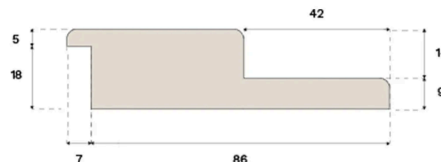

Thresholds

THRESHOLD BATHROOM TERRA BROWN OAK 3.7 X 36.6 IN

Made in Croatia.

Specification

GENERAL

Type of wood	Solid oak
Staining	Terra Brown
Stained to match	Terra Brown
Surface finishing	Smooth
Compatible with	Woodura Planks 3.0 & Woodura Herringbone 3.0

DIMENSIONS

Length (ISO 24337)	36.6 in
Height	23 mm
Depth	93 mm
Depth (ISO 24337)	3.7 in

CLASSIFICATION AND SAFETY

FSC	FSC 100% (FSC-C140725)
-----	------------------------

MISC.

Origin	Croatia
--------	---------