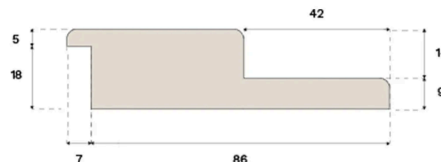

Thresholds

THRESHOLD BATHROOM POWDER WHITE OAK 3.7 X 36.6 IN BRUSHED FINISH

Made in Croatia.

Specification

GENERAL

Type of wood	Solid oak
Staining	Powder White
Stained to match	Powder White Brushed finish
Surface finishing	Brushed finish
Compatible with	Woodura Planks 3.0 & Woodura Herringbone 3.0

DIMENSIONS

Length (ISO 24337)	36.6 in
Height	23 mm
Depth	93 mm
Depth (ISO 24337)	3.7 in

CLASSIFICATION AND SAFETY

FSC	FSC 100% (FSC-C140725)
-----	------------------------

MISC.

Origin	Croatia
--------	---------