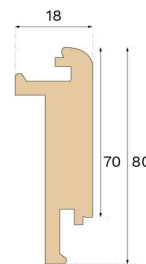

Stair nosing

STAIR NOSE CLOSED STAIRCASE MISTY WHITE OAK 1000 MM S, M, L

This oak stair nosing in Misty White is designed for closed staircases. It provides a clean, precise finish and enhances the overall look of your staircase. For easy installation, use the pre-existing groove in the plank and glue the stair nosing securely into place.

Specification

GENERAL

Type of wood	Solid oak
Staining	Misty White
Stained to match	Misty White
Surface finishing	Lacquer
Compatible with	Woodura Planks 3.0 (S, M, L)

DIMENSIONS

Length	1000 mm
Height	80 mm
Depth	18 mm