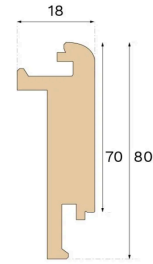

Stair nosing

STAIR NOSE CLOSED STAIRCASE MISTY WHITE OAK 1000 MM S, M, L

This oak stair nosing in Misty White is designed for closed staircases. It provides a clean, precise finish and enhances the overall look of your staircase. For easy installation, use the pre-existing groove in the plank and glue the stair nosing securely into place.

Specification

GENERAL

Type of wood	Solid oak
Staining	Misty White
Stained to match	Misty White
Surface finishing	Lacquer
Compatible with	Woodura Planks 3.0 (S, M, L)

DIMENSIONS

Length	1000 mm
Height	80 mm
Depth	18 mm