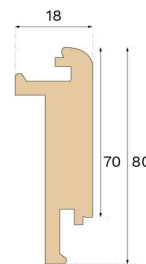

Stair nosing

STAIR NOSE CLOSED STAIRCASE MISTY WHITE OAK 1400 MM S, M, L

This oak stair nosing in Misty White is designed for closed staircases. It provides a clean, precise finish and enhances the overall look of your staircase. For easy installation, use the pre-existing groove in the plank and glue the stair nosing securely into place.

Specification

GENERAL

Type of wood	Solid oak
Staining	Misty White
Stained to match	Misty White
Surface finishing	Lacquer
Compatible with	Woodura Planks 3.0 (S, M, L)

DIMENSIONS

Length	1400 mm
Length (ISO 24337)	55 in
Height	80 mm
Height	3 in
Depth	18 mm
Depth (ISO 24337)	0.7 in